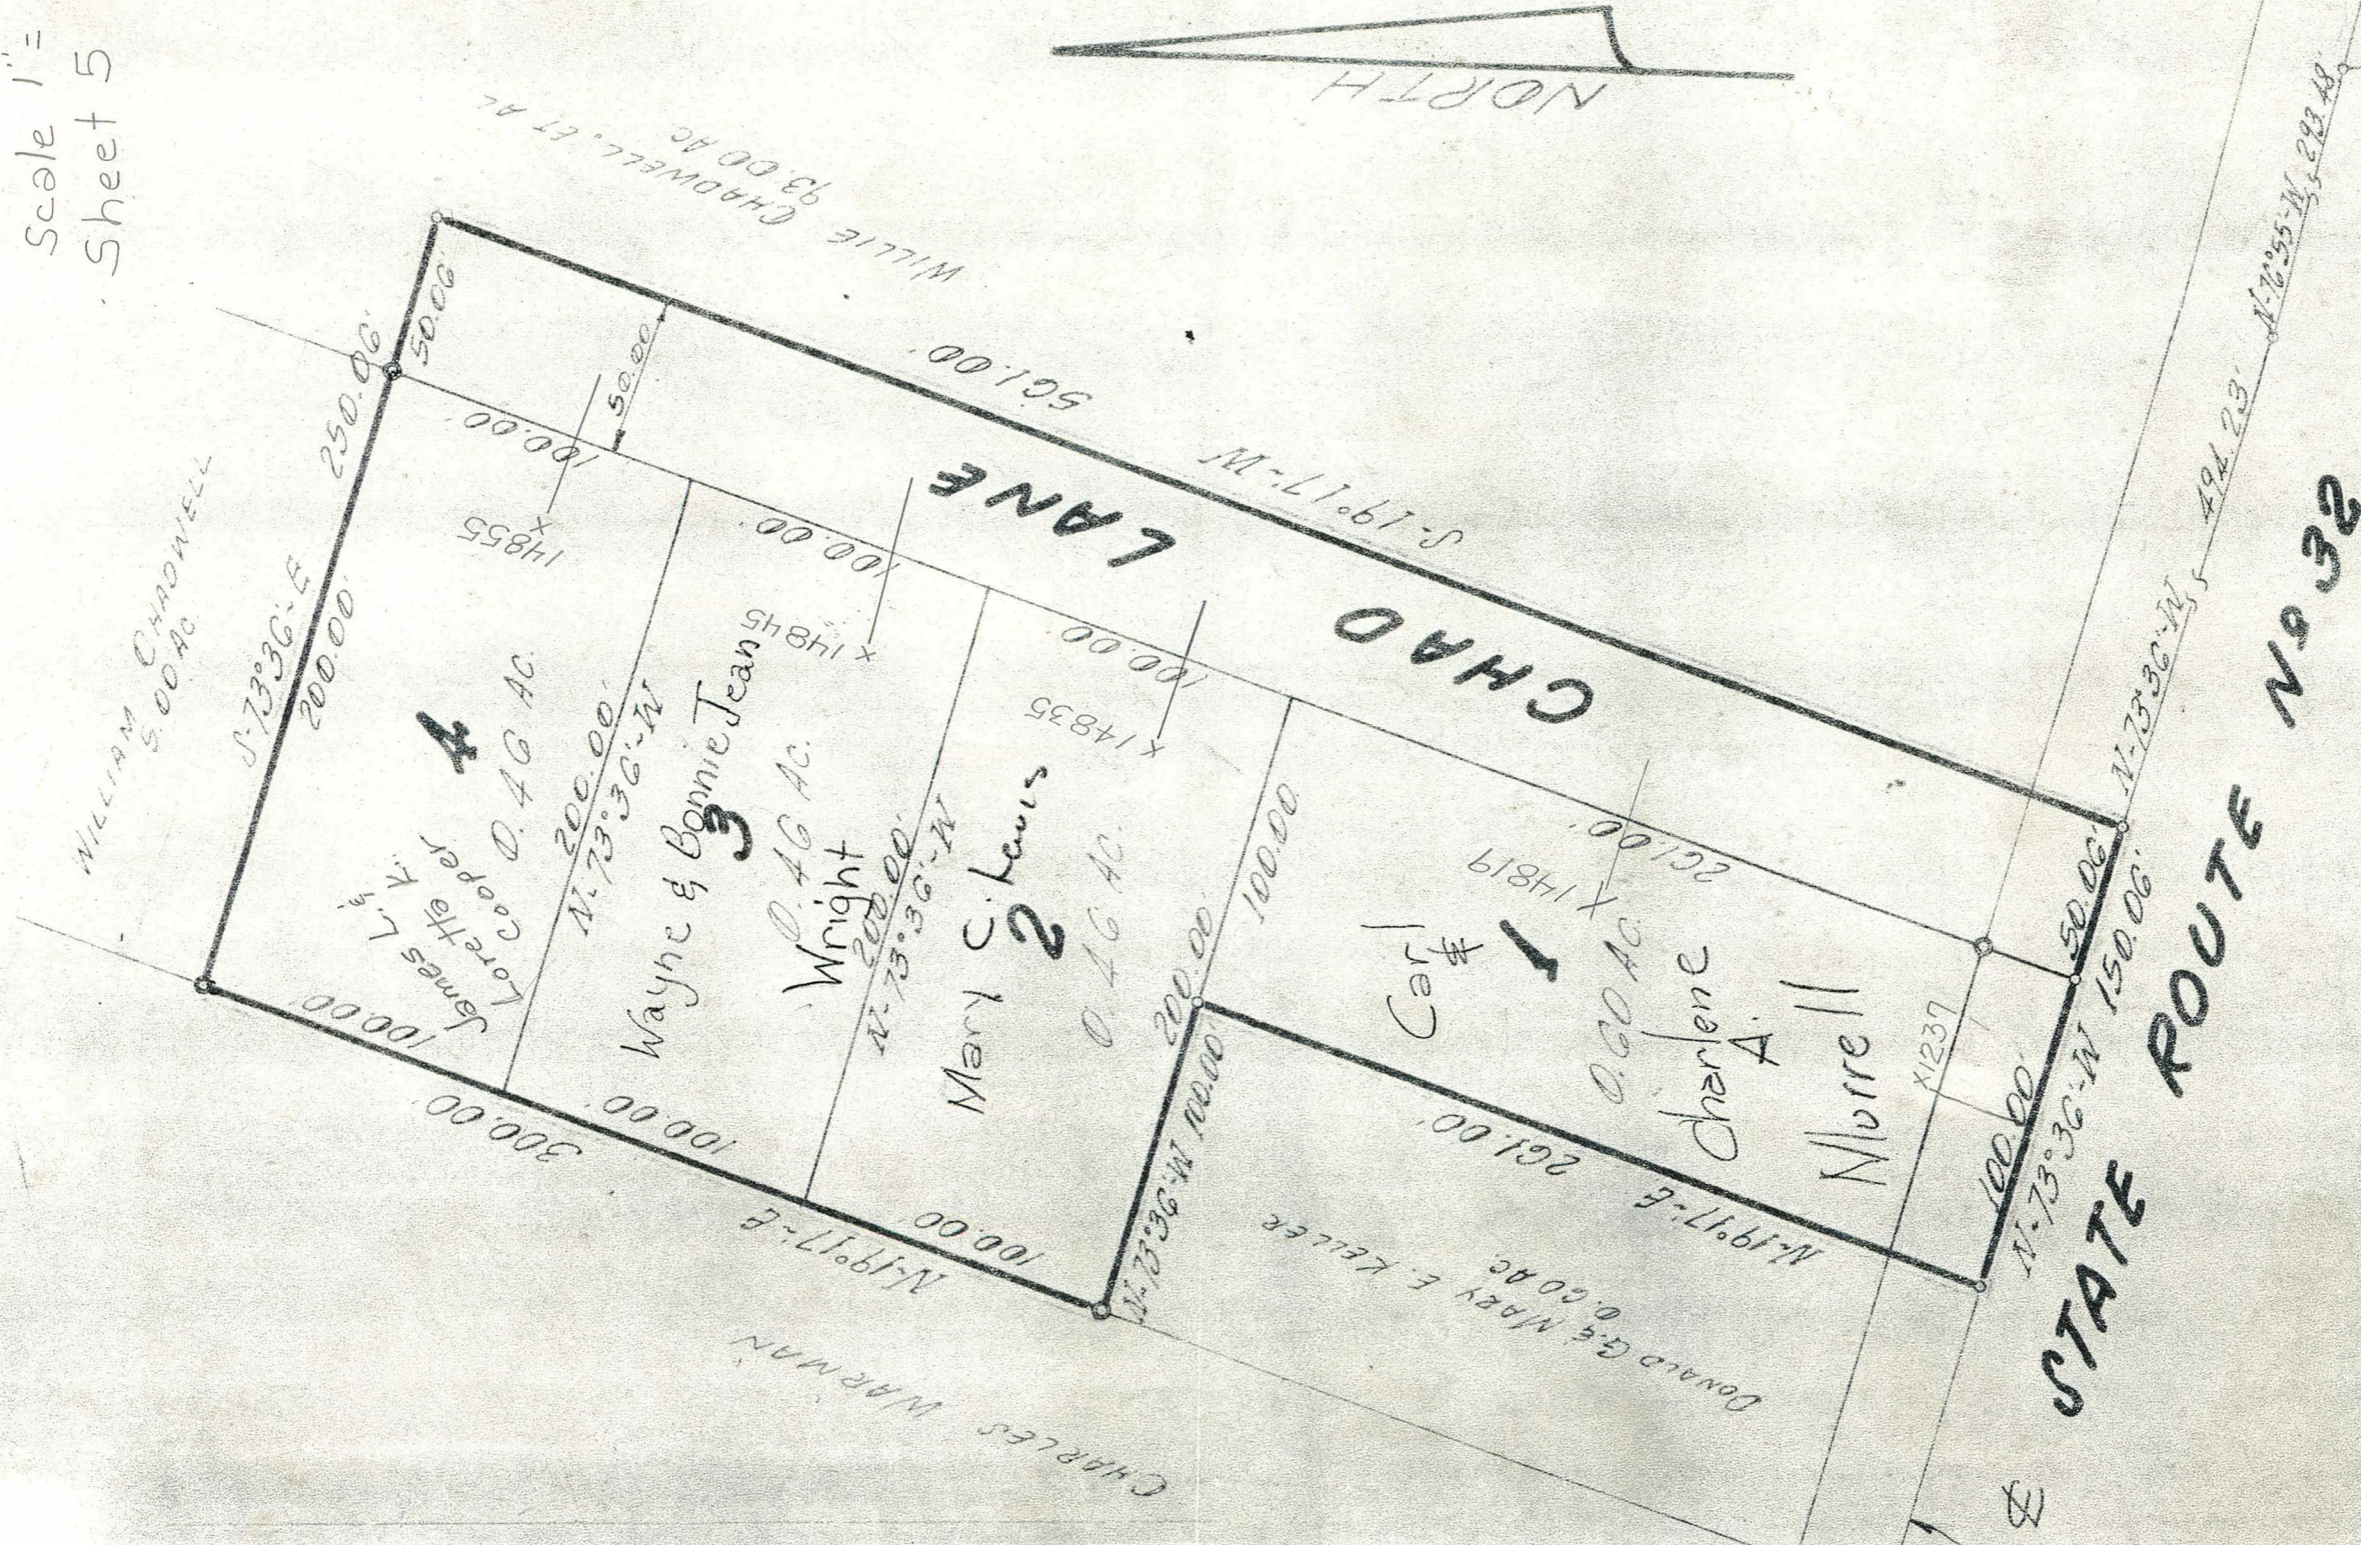

Sunrise East
Scale 1" = 60'
Sheet 5 Sterling

OLD STATE ROUTE No. 74

○ - MONUMENT (1 1/2" x 3/8" Steel Rod)
● - Iron PIN